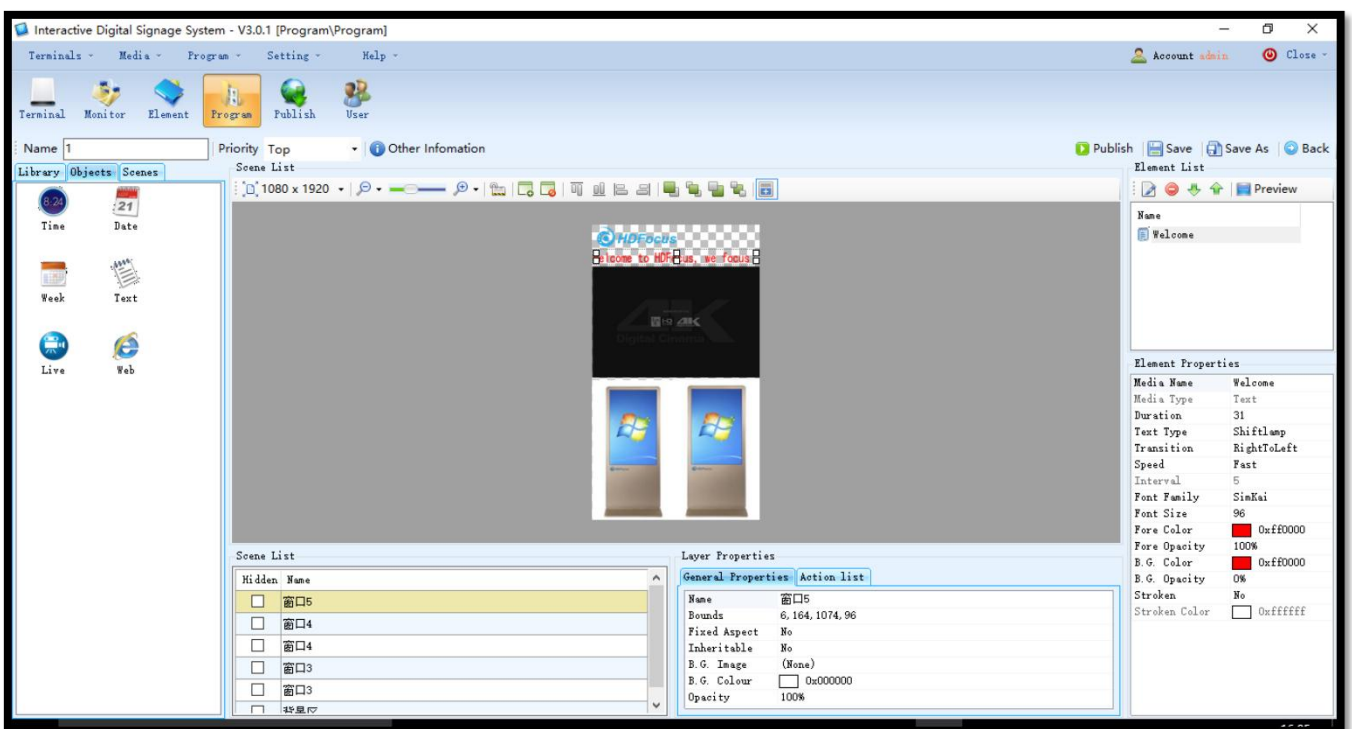

8. HD-DS Digital Signage Software

Program Interface Edited by HD-DS AZLD version Software

HD-DS Key Features:

- ✘ Easy to operate, user can manage the system anywhere as long as he has internet access;
- ✘ Support online edit program and release program;
- ✘ Support visually make program, can preview the program immediately;
- ✘ Support centrally manage the system, but every terminal will download the program and play locally;
- ✘ Networking based, central control of multiple kiosks;
- ✘ Remotely control, such as restart, volume adjust, system upgrade;