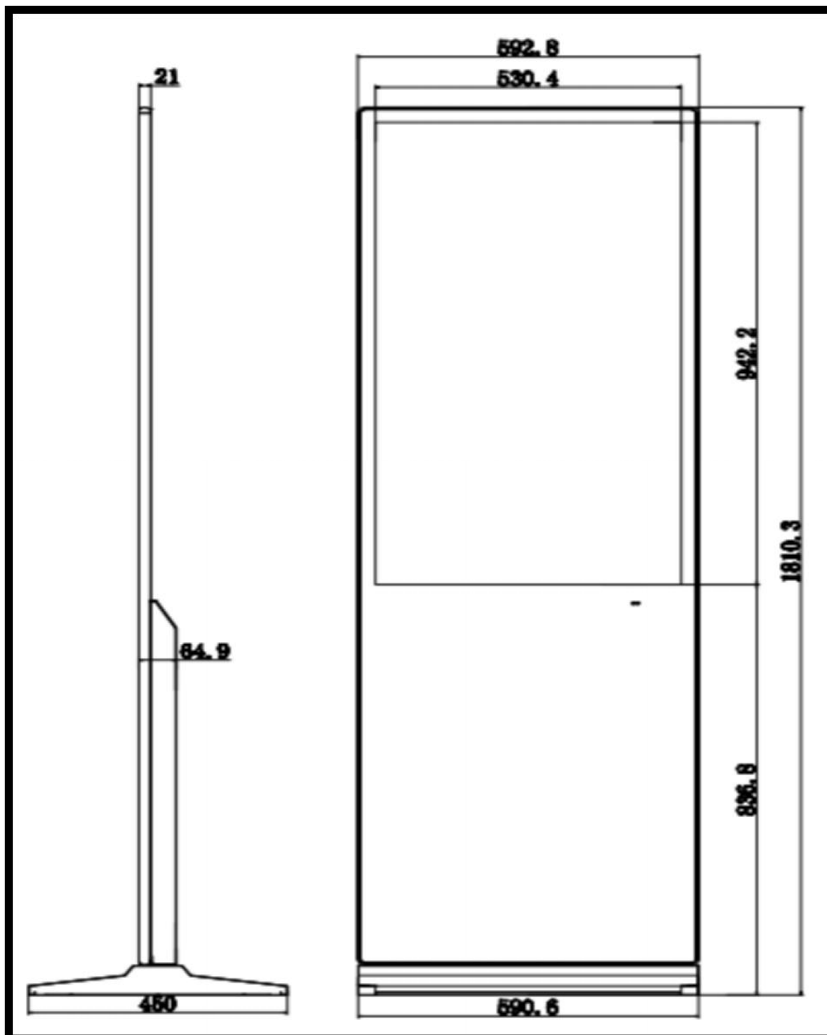

3. Display

Display Screen	42" TFT Panel with LED backlight
Display Ratio	16:9
Color	16.77M colors
Display area	941.184*529.416mm
Resolution	1920*1080
Brightness	350cd/m2
Response Time	Less than 5ms
Contrast	3000:1
View Angle	178° left and right, up and down
Life time	Over 60,000hrs

4. Motherboard Performance

Windows Max	Intel® Core Dual i3 CPU, 4 th Generation
RAM	DDR 3, 4G RAM
SSD	128G SSD (can expand)
Main Board	Industrial board
Network Port	10/100M/1000M adaptive port
WIFI	Support WIFI dual band 2.4G/5.2G
OS	Windows 7, 8.1, 10,11 trial version; Linux OS;

6. Others

Format	PAL, NTSC
Speaker	10W*2
Freestand Basement	Basement*1
Voltage	DC12V/AC100-240V 50/60Hz
Power	≤ 80W
Net Dimension	1,810.3 *592.8*21mm
Net Weight	36.5KG
Gross Weight	40KG

7. Dimension Drawing