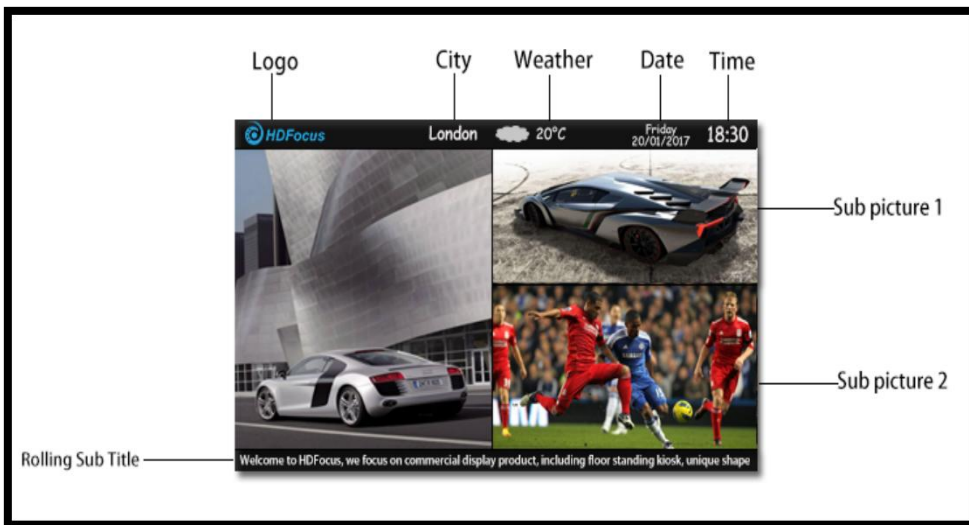

8. HD-DS Digital Signage Software

Program Interface Edited by HD-DS AZLD version Software

HD-DS Key Features:

- ✘ Easy to operate, user can manage the system anywhere as long as he has internet access;
- ✘ Support online edit program and release program;
- ✘ Support visually make program, can preview the program immediately;
- ✘ Support centrally manage the system, but every terminal will download the program and play locally;
- ✘ Networking based, central control of multiple kiosks;
- ✘ Remotely control, such as restart, volume adjust, system upgrade;