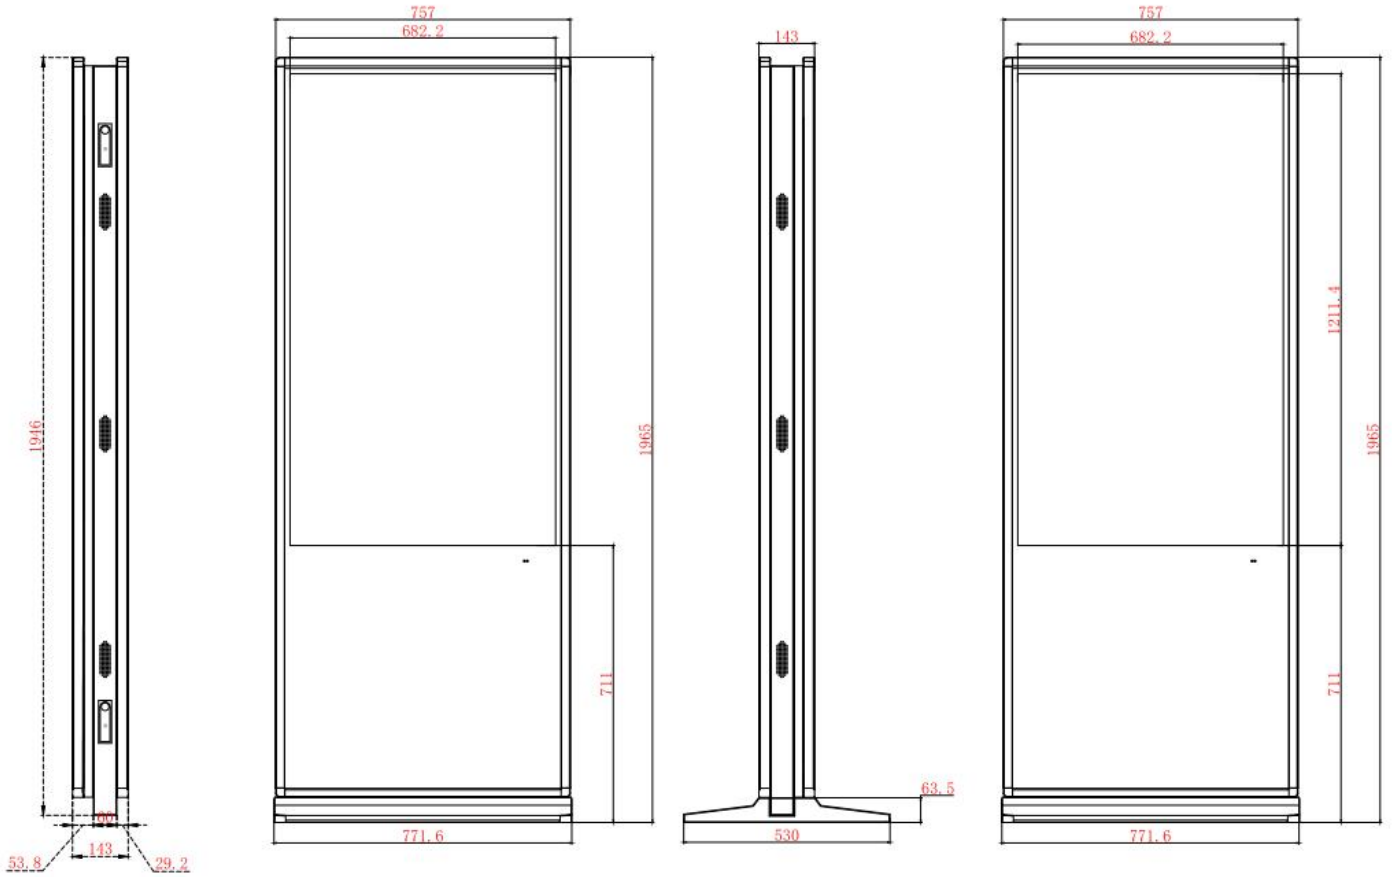

8. Dimension Drawing