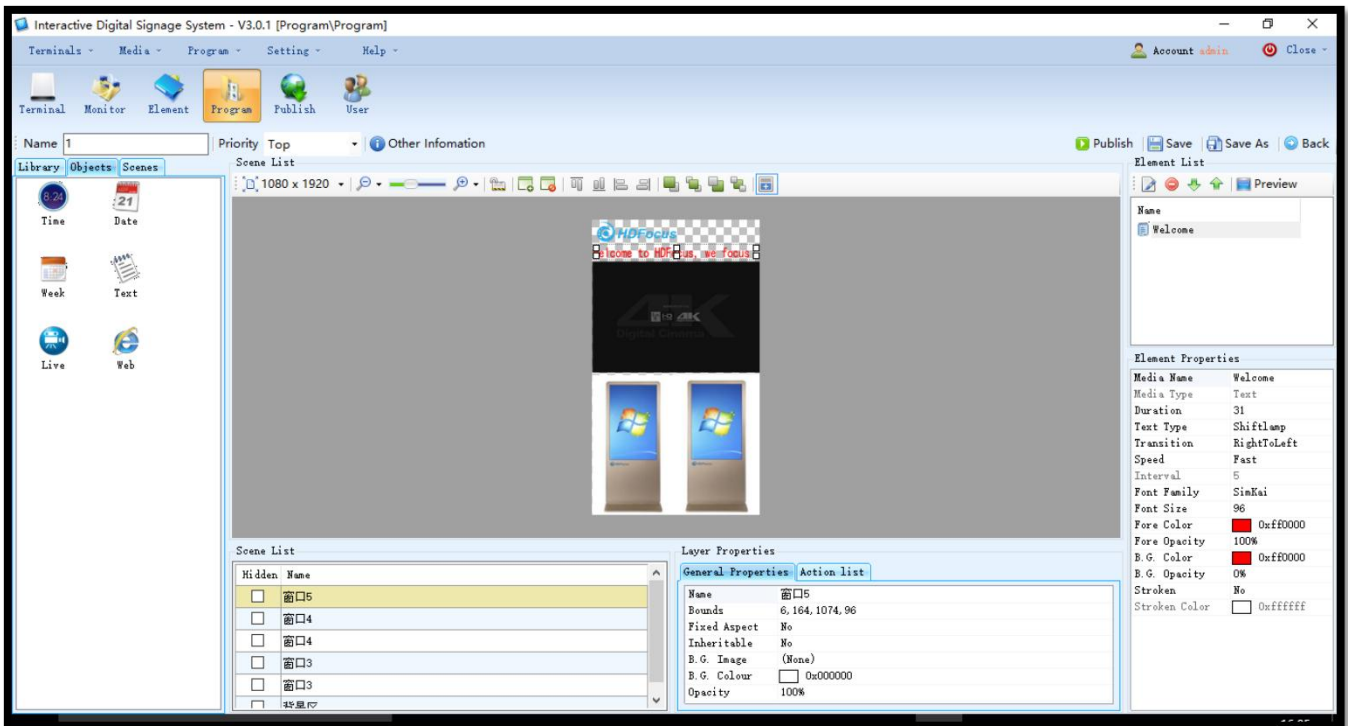

8. Dimension Drawing

9. HD-DS Digital Signage Software

Program Interface Edited by HD-DS Software

HD-DS Key Features:

- ✘ Easy to operate, user can manage the system anywhere as long as he has internet access;
- ✘ Support online edit program and release program;
- ✘ Support visually make program, can preview the program immediately;
- ✘ Support centrally manage the system, but every terminal will download the program and play locally;
- ✘ Networking based, central control of multiple kiosks;
- ✘ Remotely control, such as restart, volume adjust, system upgrade;